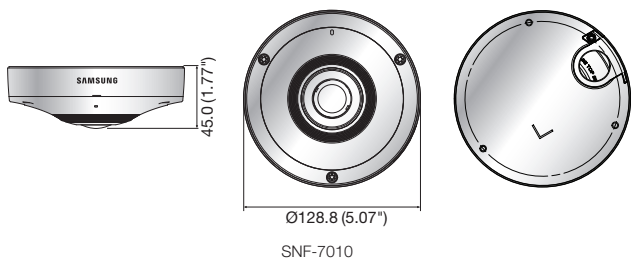

Dimensions

Unit : mm (inch)