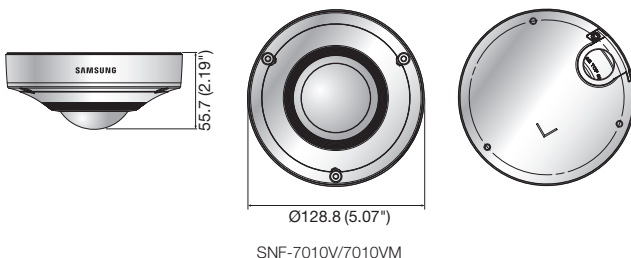

SNF-7010

SNF-7010V/7010VM

Accessories (Optional)

SNF-7010/7010V/7010VM