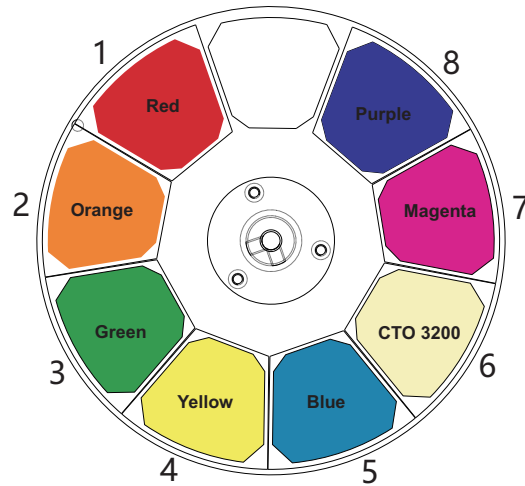

Color Wheel