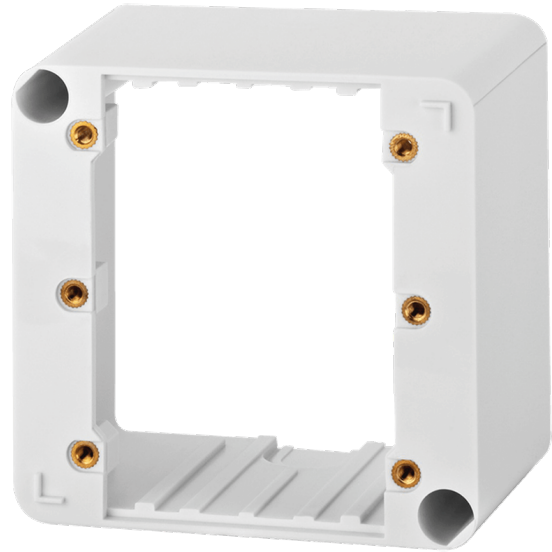

WB3102/SW

Wall mount box for VC3xx2

The WB3102 are wall mounting boxes for the VC3xx2-series volume controllers. The surface mount version is available in white colour (/SW).

Product Features:

Material	ABS (WB3102/SW)
	Galvanised steel (WB3102/FS)
Dimensions	81 x 81 x 51 mm (W x H x D) (WB3102/SW)
	72 x 72 x 48 mm (W x H x D) (WB3102/FS)
Weight	0.061 kg (WB3102/SW)
	0.153 kg (WB3102/FS)