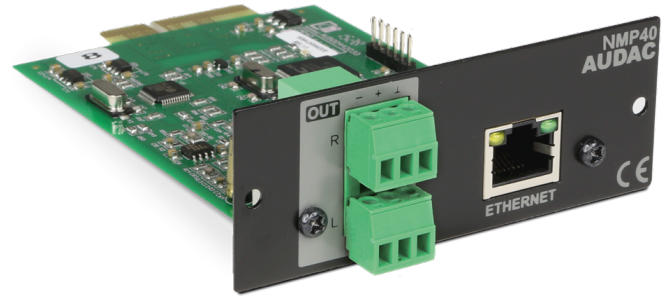

NMP40

Audio Streaming Sourcecon™ Module

Highlights:

- Compatible with AUDAC Touch™ 2
- Spotify™ Connect certified
- True plug & play solution
- Works with any SourceCon™ enabled device
- Custom audio stream selection

The NMP40 SourceCon™ Network audio player module enables the possibility to stream audio files from a personal computer or mobile device directly to a professional audio system while maintaining the best available sound quality.

Compatible with various streaming technologies like Spotify Connect you can stream music straight to your professional sound system directly from the cloud while using only your computer or mobile device as a controller. This avoids any unwanted interruptions and maintains higher sample rates, so you can also set the right ambient in all types of public places.

System specifications:

Connection		SourceCon™ interface card slot
Inputs		RJ45 (Ethernet)
Outputs	Type	Balanced stereo line outputs
	Connector	3-pin Euro Terminal Block (Pitch - 3.81 mm)
Crosstalk (@ 1 kHz)		> 82 dB
THD+N (@ 1 kHz)		0.02%
Signal / Noise		100 dB
Outputs	Level	+7 dB ~ -92 dB
Frequency	Response (± 3 dB)	20 Hz - 20 kHz
Power	Consumption	2.5 W