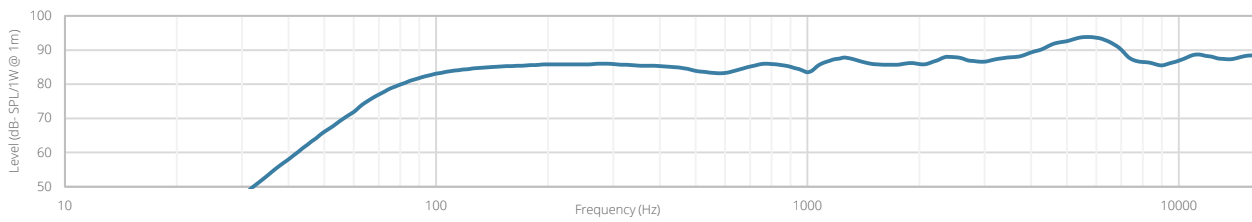

Variants:

- VIRO5/B - Black version - 8 Ω
- VIRO5/W - White version - 8 Ω
- VIRO5D/B - Black version - 16 Ω
- VIRO5D/W - White version - 16 Ω

Acoustical data graphs:

Horizontal Polars:

Vertical Polars:

Sensitivity:

Beamwidth (-3dB):

Directivity index: