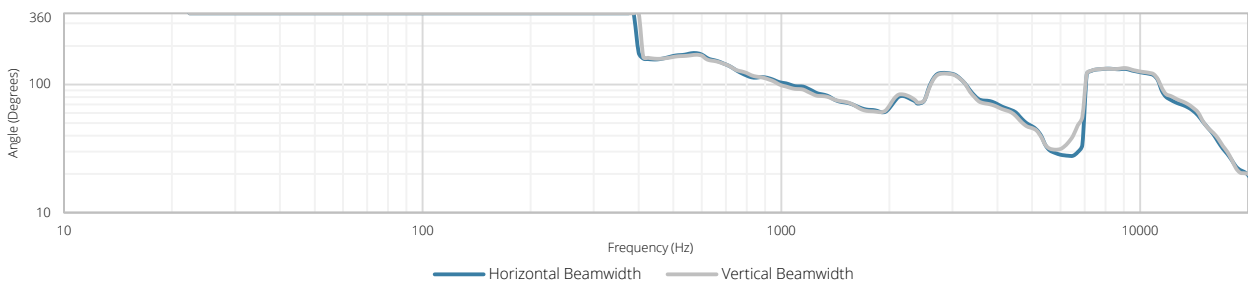

Variants:

- VIRO5/B - Black version - 8 Ω
- VIRO5/W - White version - 8 Ω
- VIRO5D/B - Black version - 16 Ω
- VIRO5D/W - White version - 16 Ω

Acoustical data graphs:

Horizontal Polars:

Vertical Polars:

Sensitivity:

Beamwidth (-3dB):

Directivity index: