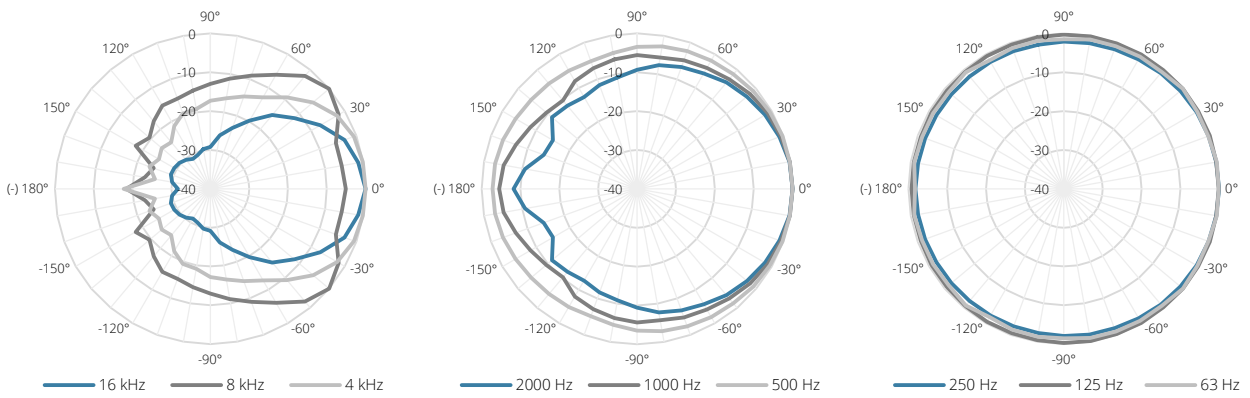

Variants:

- VIRO5/B - Black version - 8 Ω
- VIRO5/W - White version - 8 Ω
- VIRO5D/B - Black version - 16 Ω
- VIRO5D/W - White version - 16 Ω

Acoustical data graphs:

Horizontal Polars:

Vertical Polars:

Sensitivity:

Beamwidth (-3dB):

Directivity index: