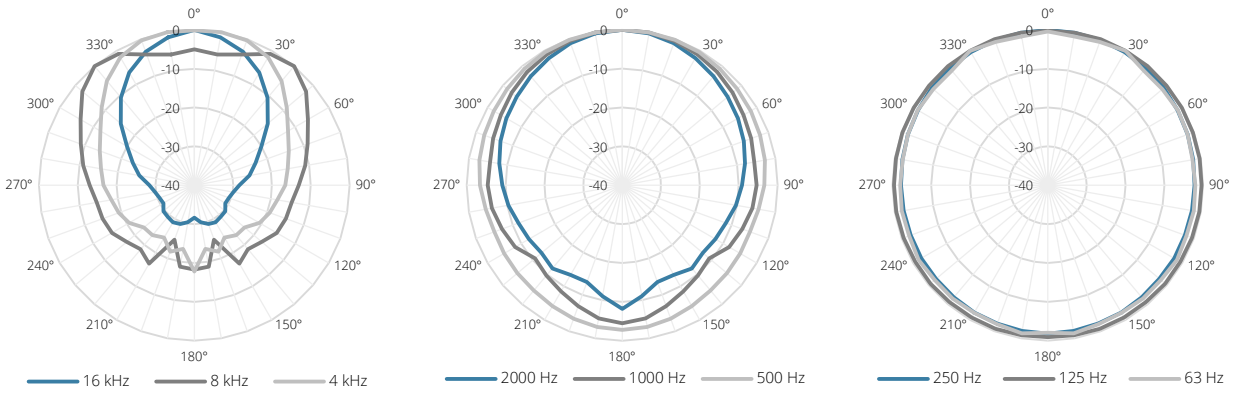

Product Features:

Dimensions		198 x 135 x 191 mm (W x H x D) (Incl. bracket)
		180 x 180 x 191 mm (W x H x D) (Excl. bracket)
Mounting	Mounting pattern	40 x 70 mm mounting pattern (e.g. pole or ground pin fitting)
Mounting & handling	Stand fitting	3/8" stand fitting (microphone stand)
Construction		Textured powder coated aluminium 4 mm
Front finish		Aluminium grill with hydrophobic cloth
Colours		White (RAL9003) (VIRO5/W & VIRO5D/W)
		Black (RAL9005) (VIRO5/B & VIRO5D/B)
Weight		4.2 kg
Accessories	Included	Mounting bracket
	Optional	TRV106 70-100V transformer module
		CVS102 SpeakON connection plate
		MBK523/G Ground pin
		MBK530 Pole mount
		STG601 Steel drop safety wire (gripple)

Variants:

- VIRO5/B - Black version - 8 Ω
- VIRO5/W - White version - 8 Ω
- VIRO5D/B - Black version - 16 Ω
- VIRO5D/W - White version - 16 Ω

Acoustical data graphs:

Horizontal Polars:

Vertical Polars:

Sensitivity:

Beamwidth (-3dB):

Directivity index: