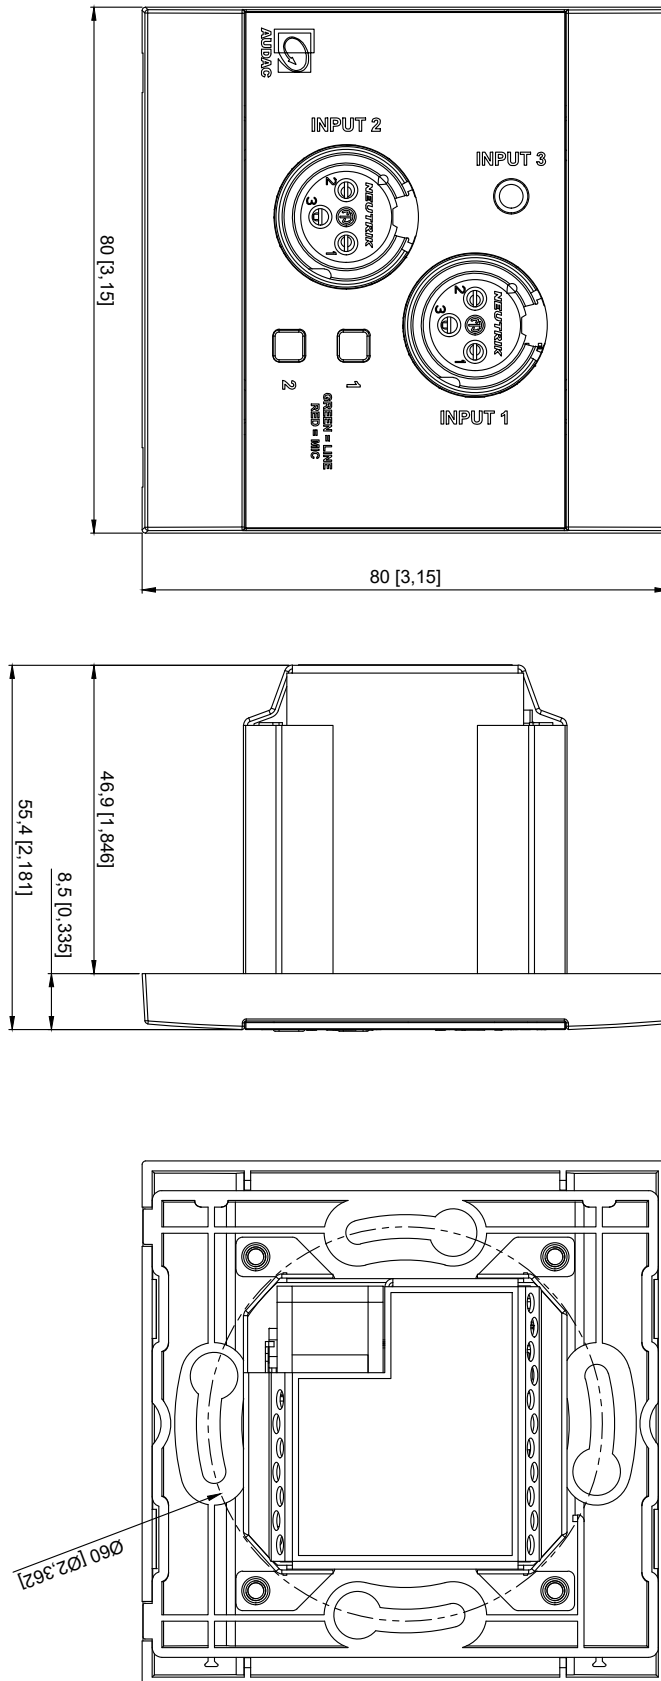

NWP320		Product description DANTE/AES67 NETWORKED AUDIO INPUT PANEL 2x-LR & 3.5MM JACK & BT (4CH)+ POE				
				MM [INCH]	Scale 1 : 1	Outer dimensions (w x h x d) 80 X 80 X 55,4 mm 3,15 X 3,15 X 2,181"	Unit height N/A	Weight 0,12 kg 0,265 lbs