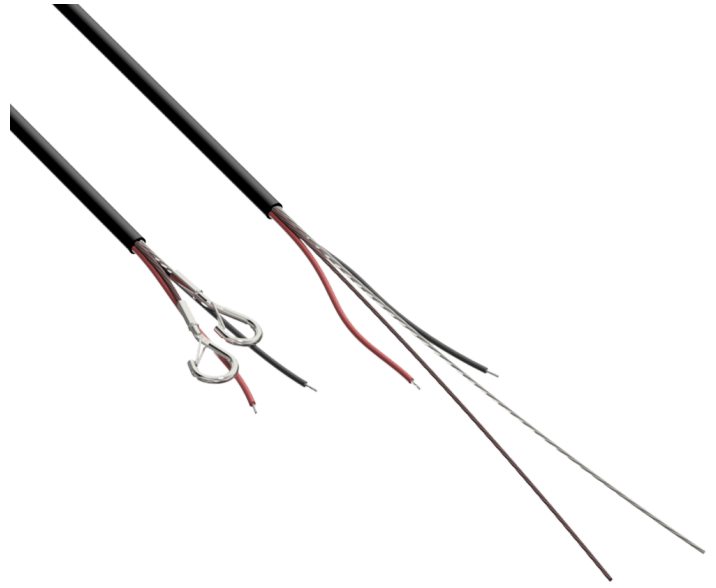

## Product information:

---

A connection cable with conductors and a steel suspension and safety wire in a single outer jacket. This offers the cleanest and most elegant solution for connecting and mounting the loudspeaker. This professional connection cable with two integrated steel cores for suspending adds an additional drop safety for the loudspeaker. Fixation is made through two snap-hooks on one end and a dual Grippler™ fixation on the other end. The cable length of 7 meters offers possibilities for a wide variety of ceiling heights. An innovatively designed rear cover of the ALTI pendant loudspeakers (not suited for ALTIxM series) can be placed after installation and hides the connection and suspension on the speaker end. The ceiling end connections are covered through a cable cover.

## Variants:

---

- DSC70/B - Black
- DSC70/W - White