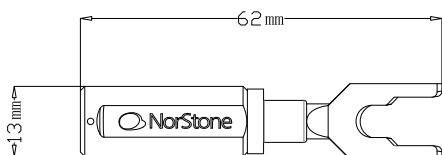

JURA - SPADE CONNECTOR

DIMENSIONS

SPECIFICATION

Spade: *Copper material with silver plating*

Body: *Aluminum*

Compatibility: *Cable up to 6mm²*

DIMENSIONS

W x H x D: 13 x 13 x 62 mm

Weight: 76,7 g

PACKAGING

Quantity/box: *1set/box (4 pieces spades/box)*

Type: *Acrylic box*

Dimensions (W x H x D): *80 x 80 x 60 mm*

Gross weight: *151,7 g*

Quantity/box: *20 pieces/box*

Dimensions (W x H x D): *42 x 18 x 14 cm*

Net weight: *2,5 kg*

Gross weight: *3 kg*

Quantity/box: *120 pieces/carton*

Dimensions (W x H x D): *56 x 44x 30 cm*

Net weight: *16 kg*

Gross weight: *18 kg*

JURA SPADE CONNECTOR X1

SKU: NORJURSPADE