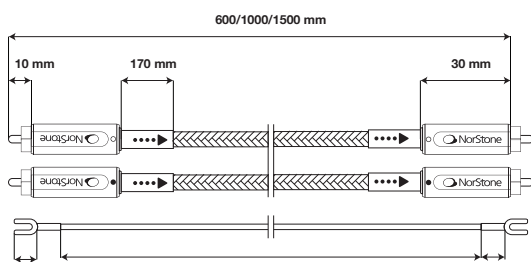

## DIMENSIONS

## RCA SHEATH

Insulation technology : *Triple shield protection*  
Structure : *99.999% OFC TC copper + 1% silver plated*  
Finish : *Black/blue braided sheath*  
Impedance - coaxial cable : *50Ω*

## CONDITIONING

Quantity / box : *1*  
Type : *Aluminum Box*  
Dimensions (W x H x P) ≤ 2m : *170 x 170 x 50mm*