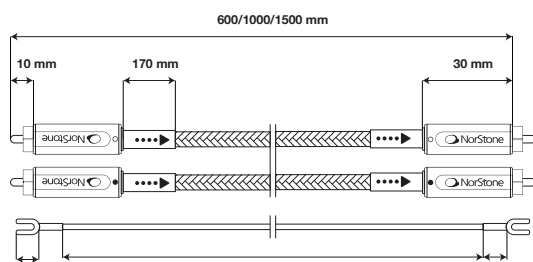

## DIMENSIONS

## CABLES LENGTHS

- 0,60m .....(x1).. 3700795183588  
(x10).. 3700795183618  
NORJURCA60
- 1m .....(x1).. 3700795183595  
(x10).. 3700795183625  
NORJURCA100
- 1,5m .....(x1).. 3700795183601  
(x10).. 3700795183632  
NORJURCA150

## RCA SHEATH

Insulation technology : *Triple shield protection*  
Structure : *99.999% OFC solid copper + 10% silver plated*  
Impedance - coaxial cable : *50Ω*  
Finish : *Black/white braided sheath*