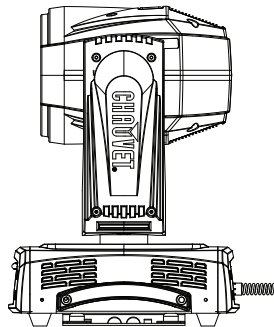

Legend™ 230SR Beam

About this light

Legend™ 230SR Beam is a compact beam fixture featuring the new Osram Sirius lamp. This 230-watt lamp produces an intense 96,000 lux at 15 meters thanks to precision glass optics and a tiny 2.25-degree beam angle. This fast, agile fixture also features a zooming 8-facet prism and 17 gobos (plus open) for beam shaping effects, along with automated focus. A 14-slot (plus open) color wheel is capable of delivering seamless split colors and a frost filter to widen and soften the beam.

Features

- Compact, moving-yoke, beam fixture with a zoomable prism and motorized focus
- Uses Osram Sirius 230 W lamp with a rated 3,000-hour lamp life
- Precision-designed optics for hard-edged beam effects
- Extremely quiet for operation in any situation
- Fast and precise pan and tilt movement
- Color Wheel: 14 colors + Open - CTO - Split/linear colors - Rainbow color spin at variable speed
- Gobo Wheel: 17 gobos + Open - Gobo wheel spin at variable speed
- Variable frost
- 8-facet rotating prism with zoom for stunning effects
- Lightweight, easy to install
- DMX Channels: 15 or 18
- Pan: 540°
- Tilt: 270°
- Reset over DMX
- Electronic power supply
- Mechanical dimmer
- 3-pin and 5-pin DMX input and output connectors

At a glance

Color Wheel: 14 colors + Open - CTO - Split/linear colors - Rainbow color spin at variable speed

Gobo Wheel: 17 gobos + Open - Gobo wheel spin at variable speed

Specifications

- DMX Connectors: 3-pin and 5-pin
- Pan & Tilt: 540°/270°
- Light Source: Osram Sirius 230W Lamp (3,000-hour lamp life)
- Beam Angle: 2.25°
- Lux: 96,000 @ 15 m
- AC Voltage Range: 100-240 VAC 50/60 Hz (auto-ranging)
- Power Consumption: 385 W, 1.75 A @ 230 V 50 Hz (operating)
- Dimensions: 343.4 x 415 x 497.5 mm
- Weight: 18.73 kg
- Power Connection: Hard-wired power cable
- Control Connection: 3-pin and 5-pin DMX
- Approvals: CE, MET
- Environment: IP20, dry location