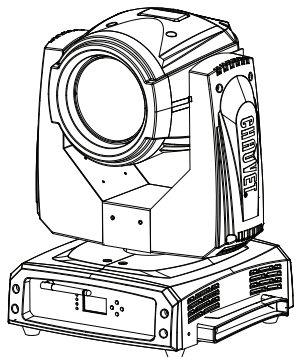

Legend™ 230SR Beam

About this light

Legend™ 230SR Beam is a compact beam fixture featuring the new Osram Sirius lamp. This 230-watt lamp produces an intense 96,000 lux at 15 meters thanks to precision glass optics and a tiny 2.25-degree beam angle. This fast, agile fixture also features a zooming 8-facet prism and 17 gobos (plus open) for beam shaping effects, along with automated focus. A 14-slot (plus open) color wheel is capable of delivering seamless split colors and a frost filter to widen and soften the beam.

Features

- Compact, moving-yoke, beam fixture with a zoomable prism and motorized focus
- Uses Osram Sirius 230 W lamp with a rated 3,000-hour lamp life
- Precision-designed optics for hard-edged beam effects
- Extremely quiet for operation in any situation
- Fast and precise pan and tilt movement
- Color Wheel: 14 colors + Open - CTO - Split/linear colors - Rainbow color spin at variable speed
- Gobo Wheel: 17 gobos + Open - Gobo wheel spin at variable speed
- Variable frost
- 8-facet rotating prism with zoom for stunning effects
- Lightweight, easy to install
- DMX Channels: 15 or 18
- Pan: 540°
- Tilt: 270°
- Reset over DMX
- Electronic power supply
- Mechanical dimmer
- 3-pin and 5-pin DMX input and output connectors

At a glance

Color Wheel: 14 colors + Open - CTO - Split/linear colors - Rainbow color spin at variable speed

Gobo Wheel: 17 gobos + Open - Gobo wheel spin at variable speed

Specifications

- DMX Connectors: 3-pin and 5-pin
- Pan & Tilt: 540°/270°
- Light Source: Osram Sirius 230W Lamp (3,000-hour lamp life)
- Beam Angle: 2.25°
- Lux: 96,000 @ 15 m
- AC Voltage Range: 100-240 VAC 50/60 Hz (auto-ranging)
- Power Consumption: 385 W, 1.75 A @ 230 V 50 Hz (operating)
- Dimensions: 343.4 x 415 x 497.5 mm
- Weight: 18.73 kg
- Power Connection: Hard-wired power cable
- Control Connection: 3-pin and 5-pin DMX
- Approvals: CE, MET
- Environment: IP20, dry location