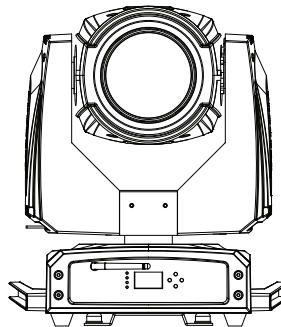

Legend™ 230SR Beam

About this light

Legend™ 230SR Beam is a compact beam fixture featuring the new Osram Sirius lamp. This 230-watt lamp produces an intense 96,000 lux at 15 meters thanks to precision glass optics and a tiny 2.25-degree beam angle. This fast, agile fixture also features a zooming 8-facet prism and 17 gobos (plus open) for beam shaping effects, along with automated focus. A 14-slot (plus open) color wheel is capable of delivering seamless split colors and a frost filter to widen and soften the beam.

Features

- Compact, moving-yoke, beam fixture with a zoomable prism and motorized focus
- Uses Osram Sirius 230 W lamp with a rated 3,000-hour lamp life
- Precision-designed optics for hard-edged beam effects
- Extremely quiet for operation in any situation
- Fast and precise pan and tilt movement
- Color Wheel: 14 colors + Open - CTO - Split/linear colors - Rainbow color spin at variable speed
- Gobo Wheel: 17 gobos + Open - Gobo wheel spin at variable speed
- Variable frost
- 8-facet rotating prism with zoom for stunning effects
- Lightweight, easy to install
- DMX Channels: 15 or 18
- Pan: 540°
- Tilt: 270°
- Reset over DMX
- Electronic power supply
- Mechanical dimmer
- 3-pin and 5-pin DMX input and output connectors

At a glance

Color Wheel: 14 colors + Open - CTO - Split/linear colors - Rainbow color spin at variable speed

Gobo Wheel: 17 gobos + Open - Gobo wheel spin at variable speed

Specifications

- DMX Connectors: 3-pin and 5-pin
- Pan & Tilt: 540°/270°
- Light Source: Osram Sirius 230W Lamp (3,000-hour lamp life)
- Beam Angle: 2.25°
- Lux: 96,000 @ 15 m
- AC Voltage Range: 100-240 VAC 50/60 Hz (auto-ranging)
- Power Consumption: 385 W, 1.75 A @ 230 V 50 Hz (operating)
- Dimensions: 343.4 x 415 x 497.5 mm
- Weight: 18.73 kg
- Power Connection: Hard-wired power cable
- Control Connection: 3-pin and 5-pin DMX
- Approvals: CE, MET
- Environment: IP20, dry location