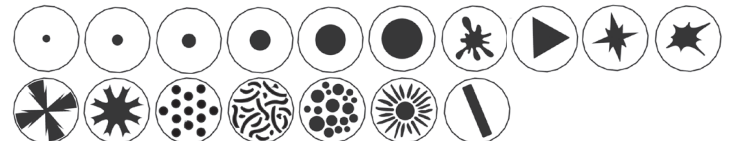

Legend™ 230SR Beam

About this light

Legend™ 230SR Beam is a compact beam fixture featuring the new Osram Sirius lamp. This 230-watt lamp produces an intense 96,000 lux at 15 meters thanks to precision glass optics and a tiny 2.25-degree beam angle. This fast, agile fixture also features a zooming 8-facet prism and 17 gobos (plus open) for beam shaping effects, along with automated focus. A 14-slot (plus open) color wheel is capable of delivering seamless split colors and a frost filter to widen and soften the beam.

Features

- Compact, moving-yoke, beam fixture with a zoomable prism and motorized focus
- Uses Osram Sirius 230 W lamp with a rated 3,000-hour lamp life
- Precision-designed optics for hard-edged beam effects
- Extremely quiet for operation in any situation
- Fast and precise pan and tilt movement
- Color Wheel: 14 colors + Open - CTO - Split/linear colors - Rainbow color spin at variable speed
- Gobo Wheel: 17 gobos + Open - Gobo wheel spin at variable speed
- Variable frost
- 8-facet rotating prism with zoom for stunning effects
- Lightweight, easy to install
- DMX Channels: 15 or 18
- Pan: 540°
- Tilt: 270°
- Reset over DMX
- Electronic power supply
- Mechanical dimmer
- 3-pin and 5-pin DMX input and output connectors

At a glance

Color Wheel: 14 colors + Open - CTO - Split/linear colors - Rainbow color spin at variable speed

Gobo Wheel: 17 gobos + Open - Gobo wheel spin at variable speed

Specifications

- DMX Connectors: 3-pin and 5-pin
- Pan & Tilt: 540°/270°
- Light Source: Osram Sirius 230W Lamp (3,000-hour lamp life)
- Beam Angle: 2.25°
- Lux: 96,000 @ 15 m
- AC Voltage Range: 100-240 VAC 50/60 Hz (auto-ranging)
- Power Consumption: 385 W, 1.75 A @ 230 V 50 Hz (operating)
- Dimensions: 343.4 x 415 x 497.5 mm
- Weight: 18.73 kg
- Power Connection: Hard-wired power cable
- Control Connection: 3-pin and 5-pin DMX
- Approvals: CE, MET
- Environment: IP20, dry location