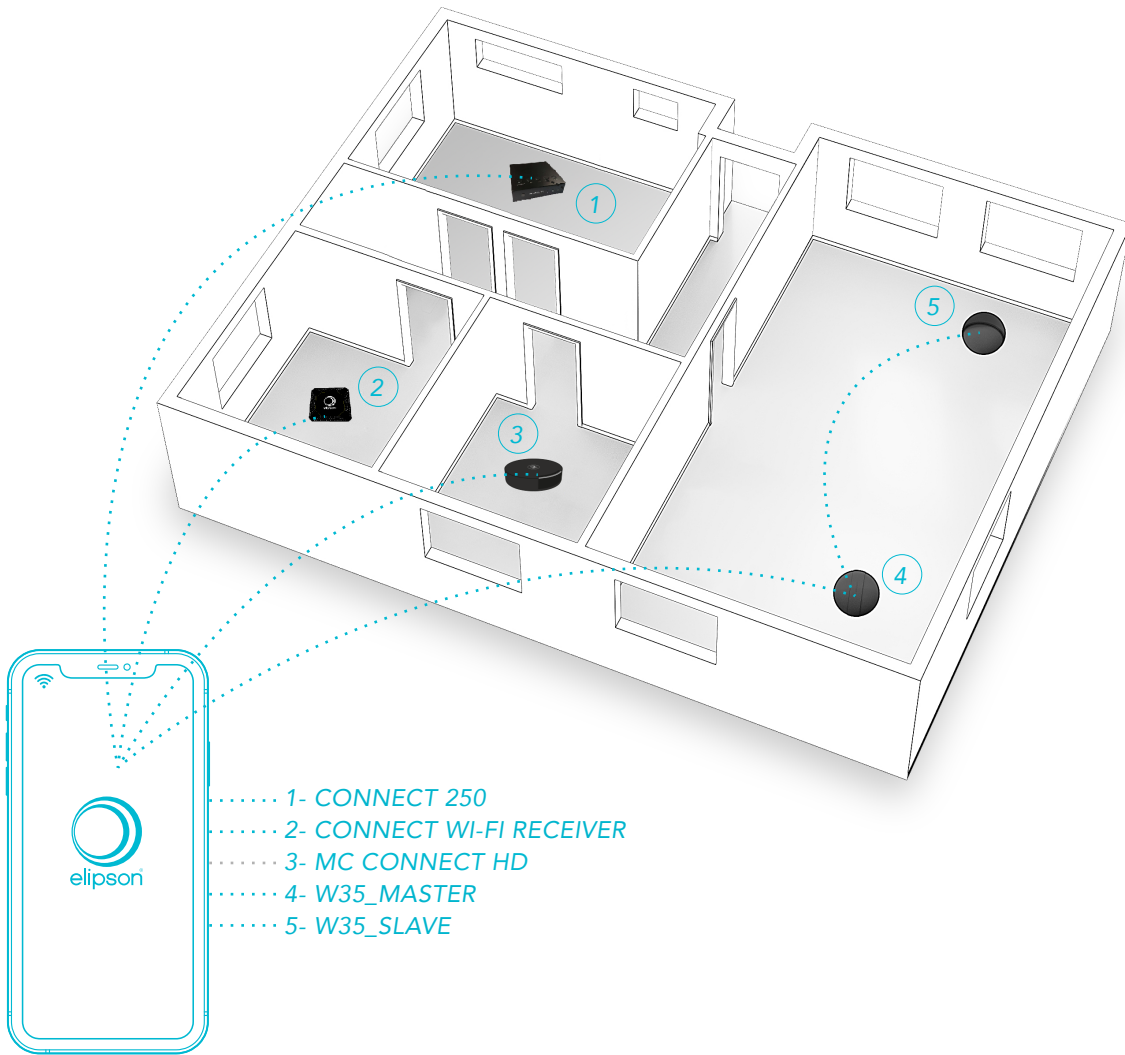

multiroom

Elipson Connect App is available on the App store or on Google Play

www.elipson.com