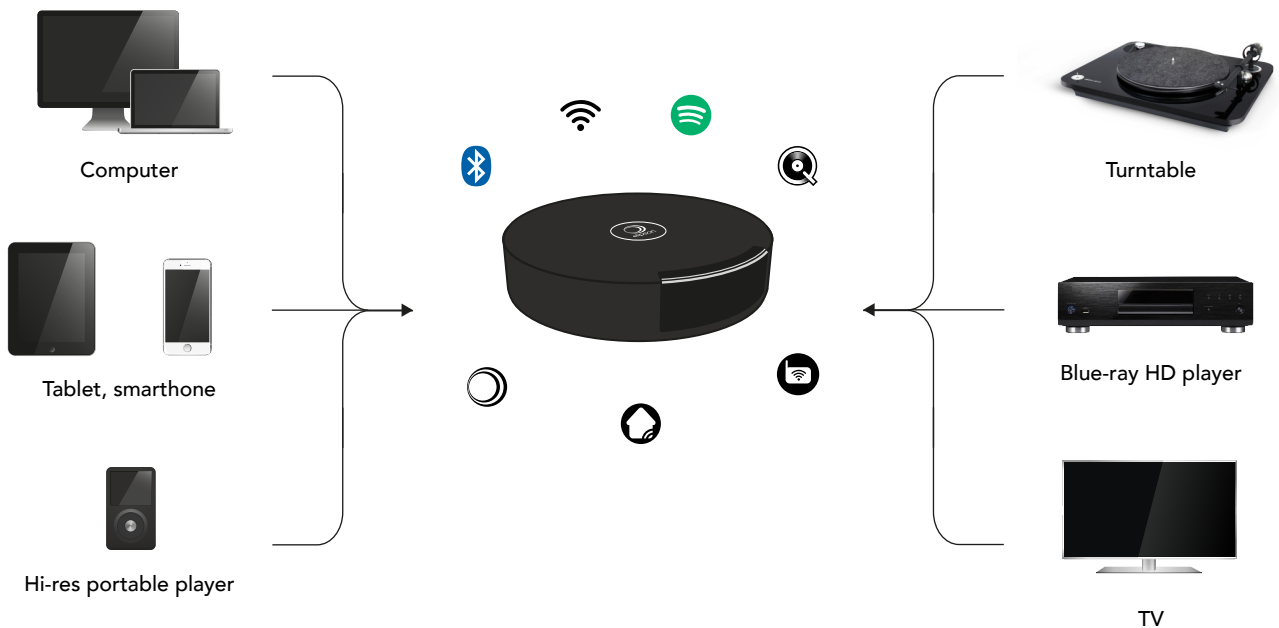

elipson® | Music Center Connect HD

www.elipson.com