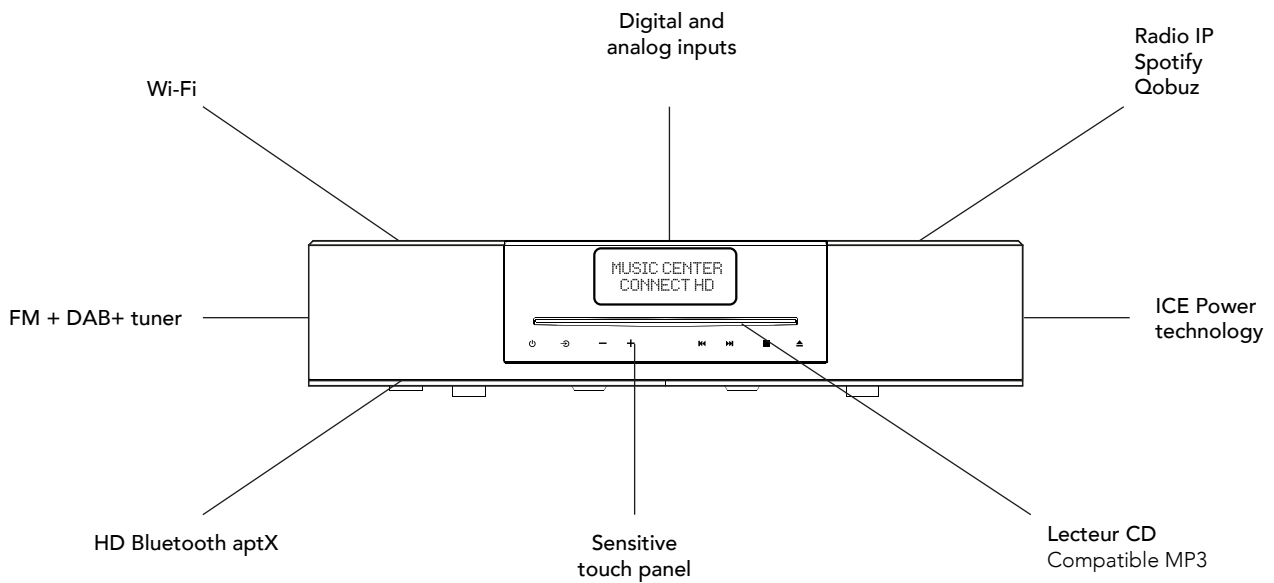

elipson® | Music Center Connect HD

www.elipson.com