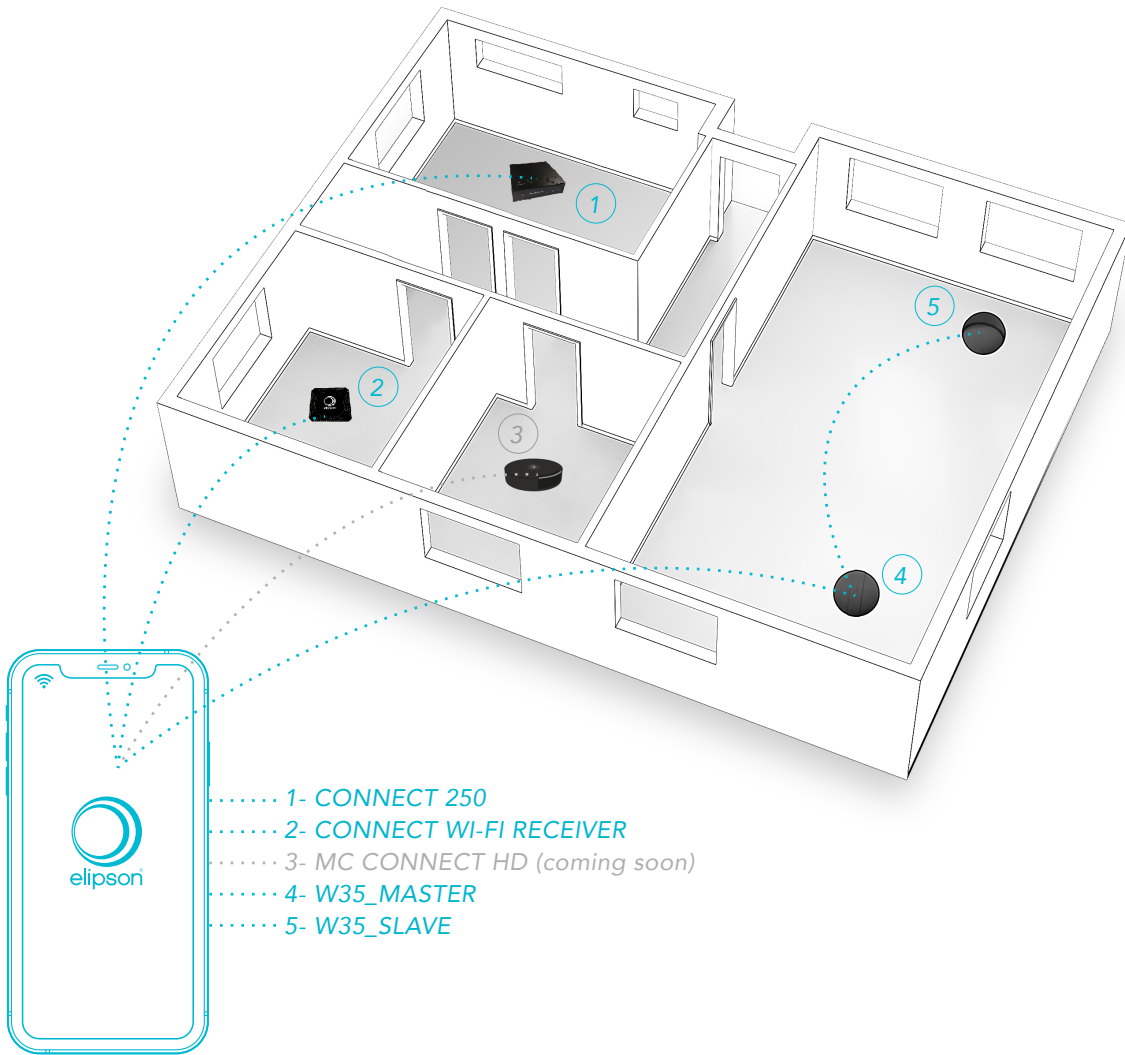

multiroom

Elipson Connect App is available on the App store or on Google Play

www.elipson.com