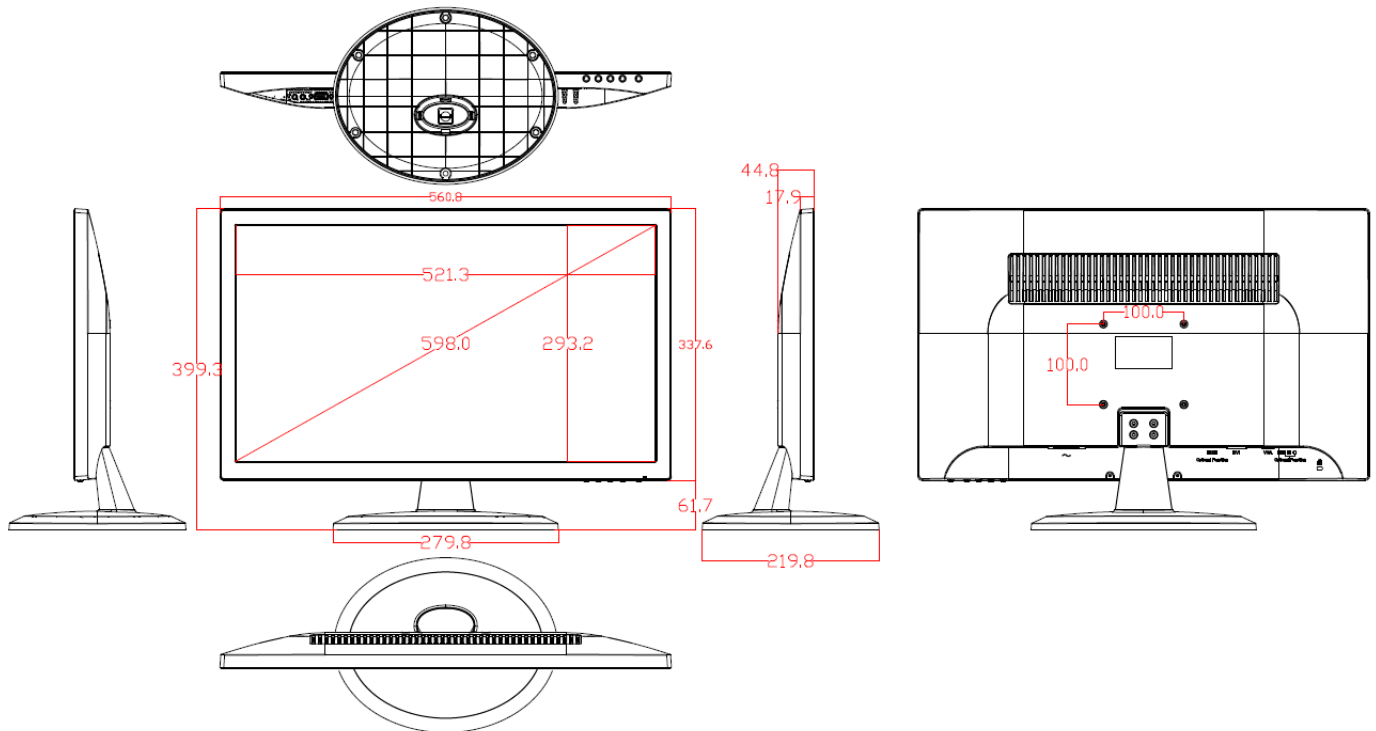

Dimensions (unit: mm)