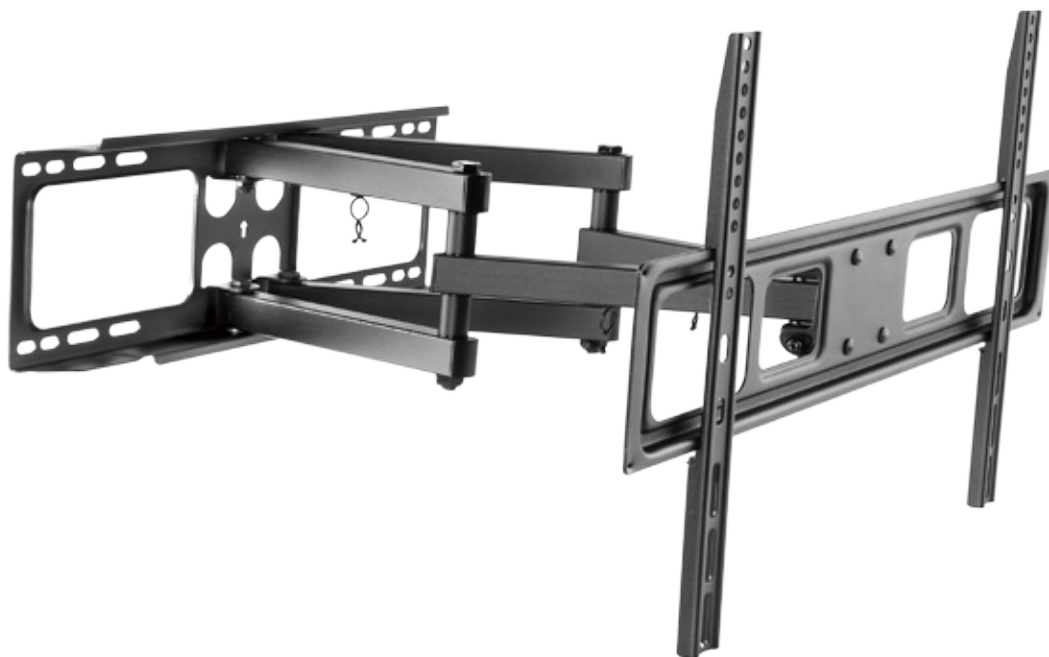

## 37-70 FULL MOTION EXTRA SLIM

<b>CODE</b>	SUPSTV011	<b>LEVEL ADJUSTMENT</b>	+3° ~ -3°
<b>BARCODE</b>	8054242080971	<b>MATERIAL</b>	Steel
<b>MODEL</b>	37-70 Full Motion Extra Slim	<b>OUTER CARTON</b>	3 PCS
<b>TV SIZE</b>	37" - 70"	<b>VESA COMPATIBLE</b>	200x200 300x300/400x200 400x400/600x400
<b>TV MODEL</b>	Lcd, Led, Plasma and Samsung Q6 series	<b>DISTANCE FROM THE WALL</b>	53 - 464 mm
<b>WEIGHT CAPACITY</b>	40kg / 88lbs	<b>ADDITIONAL CONTENT</b>	• Cable management system • Direction indicator • Instructions manual • 2 years warranty
<b>TILT RANGE</b>	+5° ~ -15°		
<b>SWIVEL RANGE</b>	+60° ~ -60°		