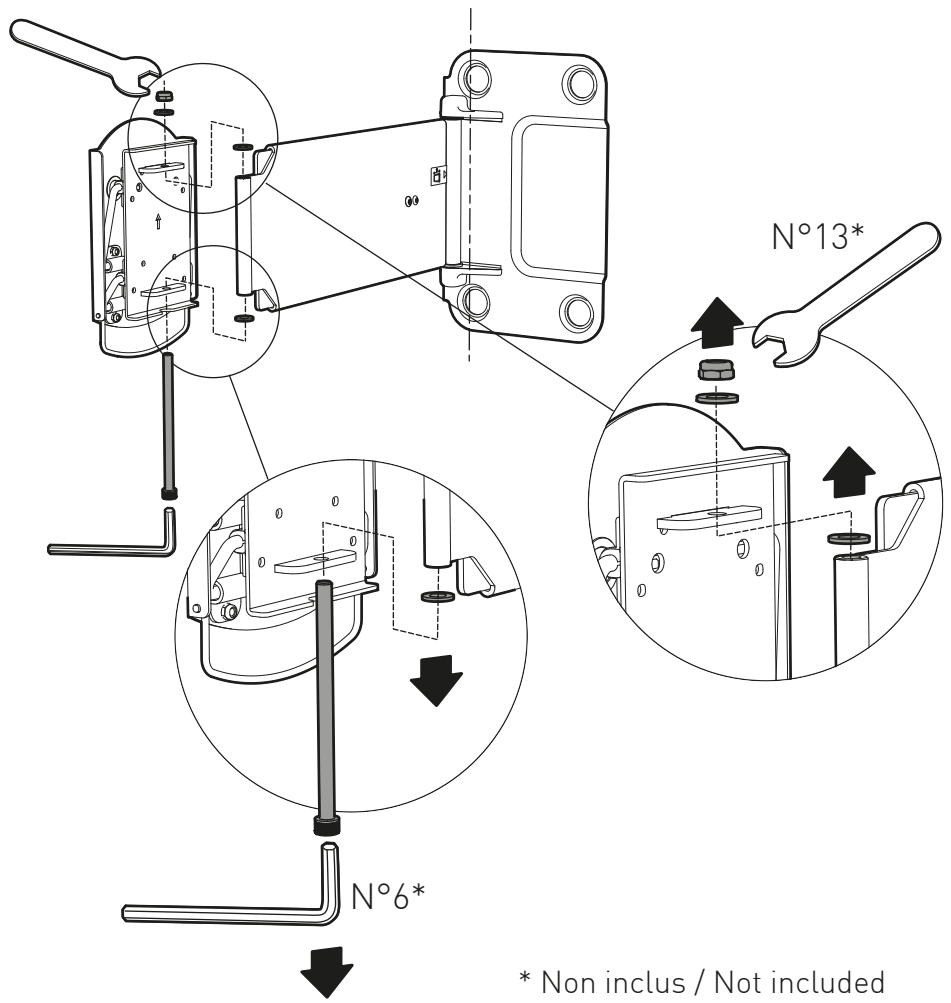

REF : 044440

L 30"-55"
76-140 cm

30 KG

TESTÉ JUSQU'À 120 KG
TESTED UP TO 120 KG

ERARD®

OPTION 1

* Non inclus / Not included

2