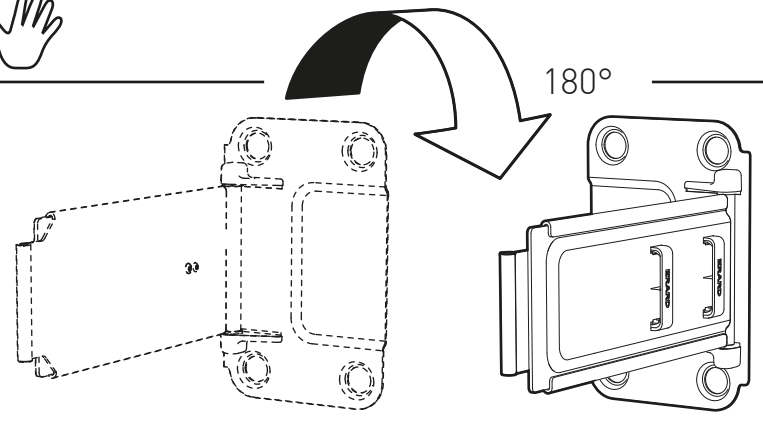

REF : 044440

L 30"-55"
76-140 cm

30 KG

TESTÉ JUSQU'À 120 KG
TESTED UP TO 120 KG

ERARD®

OPTION 1

* Non inclus / Not included

2