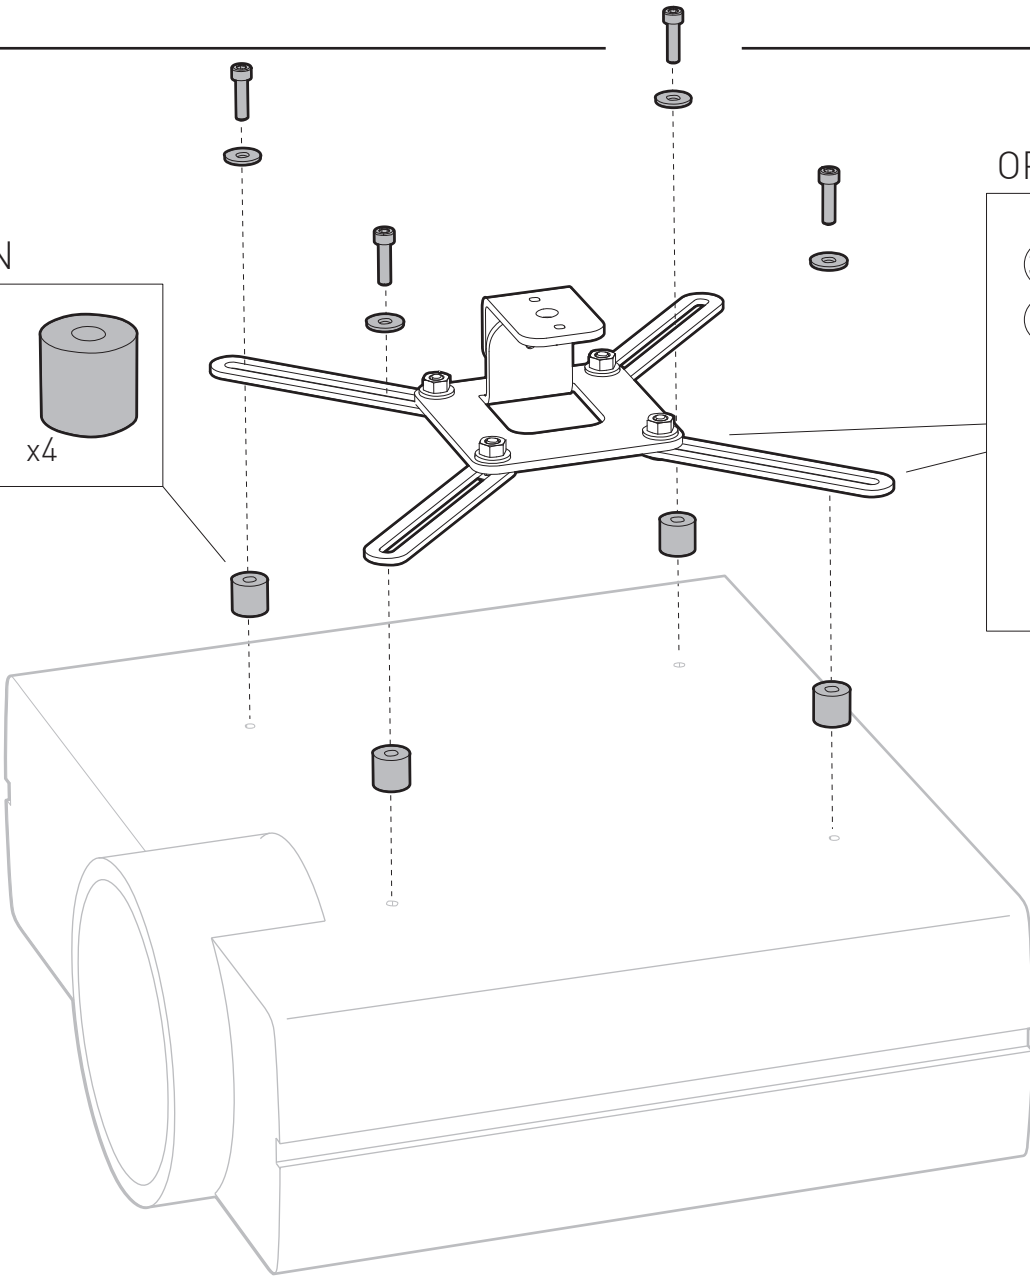

ERARD®

360° +25° / -25° 15 KG

orientable inclinable

2

① + ② + ④ x2

3

③a x4 + ⑤ x4

4

8

OPTION

x4

x4

OPTION

3b x2 + 5 x2

3c x2 + 5 x2

5