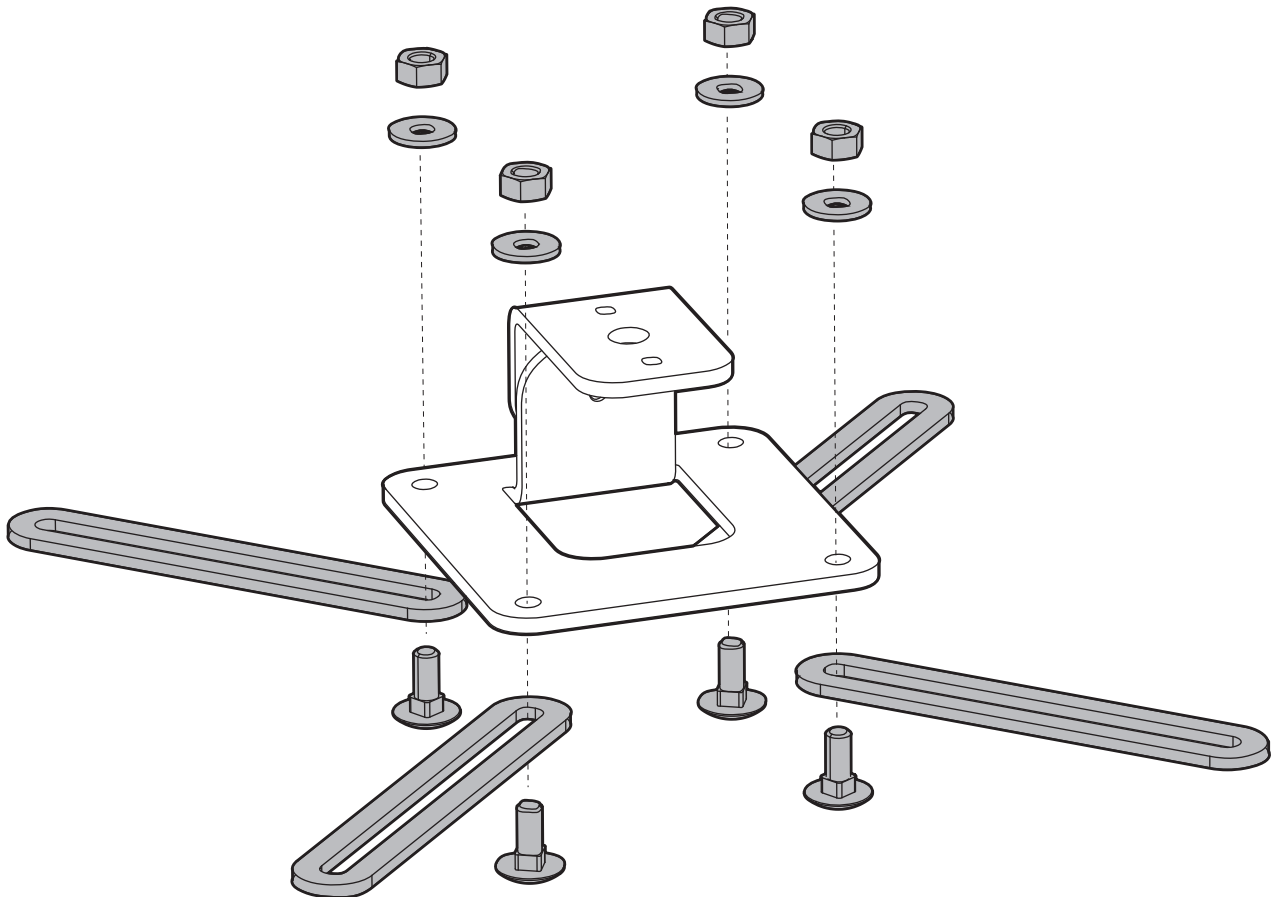

ERARD®

360° +25° / -25° 15 KG

orientable inclinable

2

① + ② + ④ x2

3

③a x4 + ⑤ x4

4

8

OPTION

x4

x4

OPTION

3b x2 + 5 x2

3c x2 + 5 x2

5